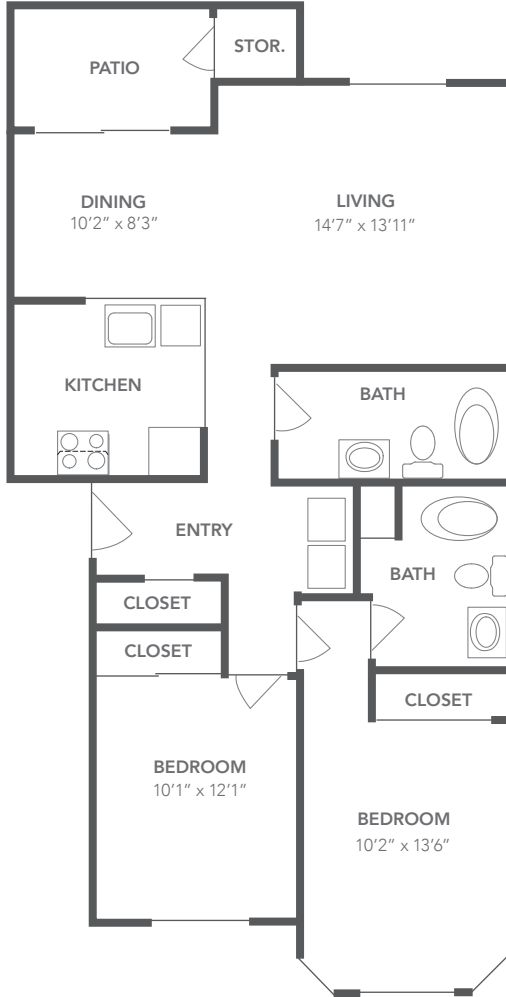

CON AMORE

2X2

360-878-9194 • LEASING@LITTLETUSCANYAPARTMENTS.COM
1000 FERN STREET SW, OLYMPIA, WA 98502
LITTLETUSCANYAPARTMENTS.COM

LITTLE
Tuscany
APARTMENTS