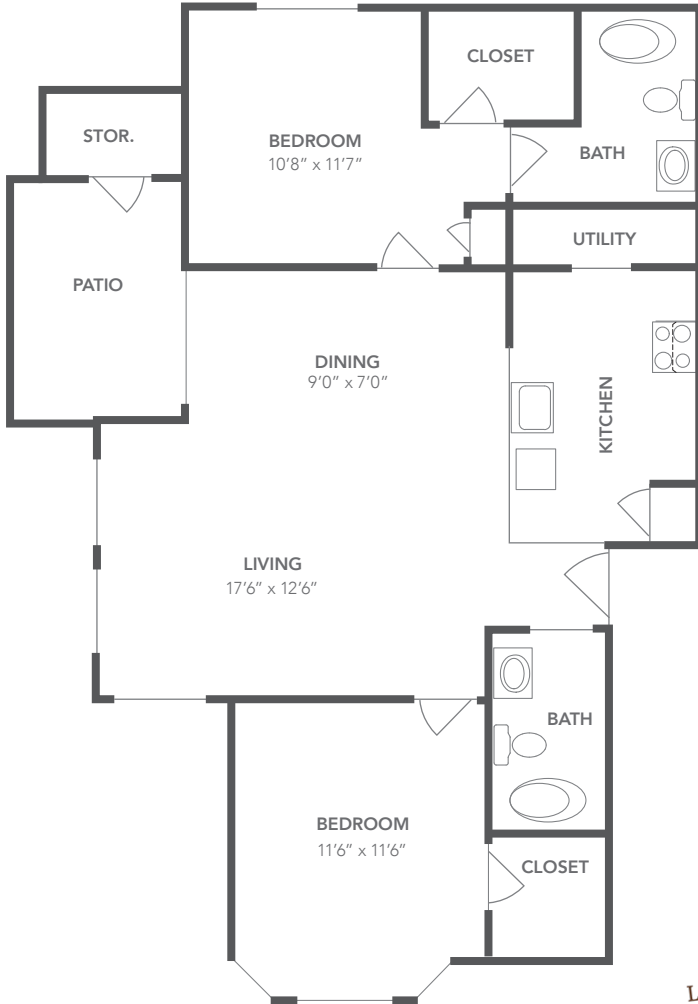

# D'LUSSO

2X2

360-878-9194 • LEASING@LITTLETUSCANYAPARTMENTS.COM  
1000 FERN STREET SW, OLYMPIA, WA 98502  
LITTLETUSCANYAPARTMENTS.COM

LITTLE  
*Tuscany*  
APARTMENTS